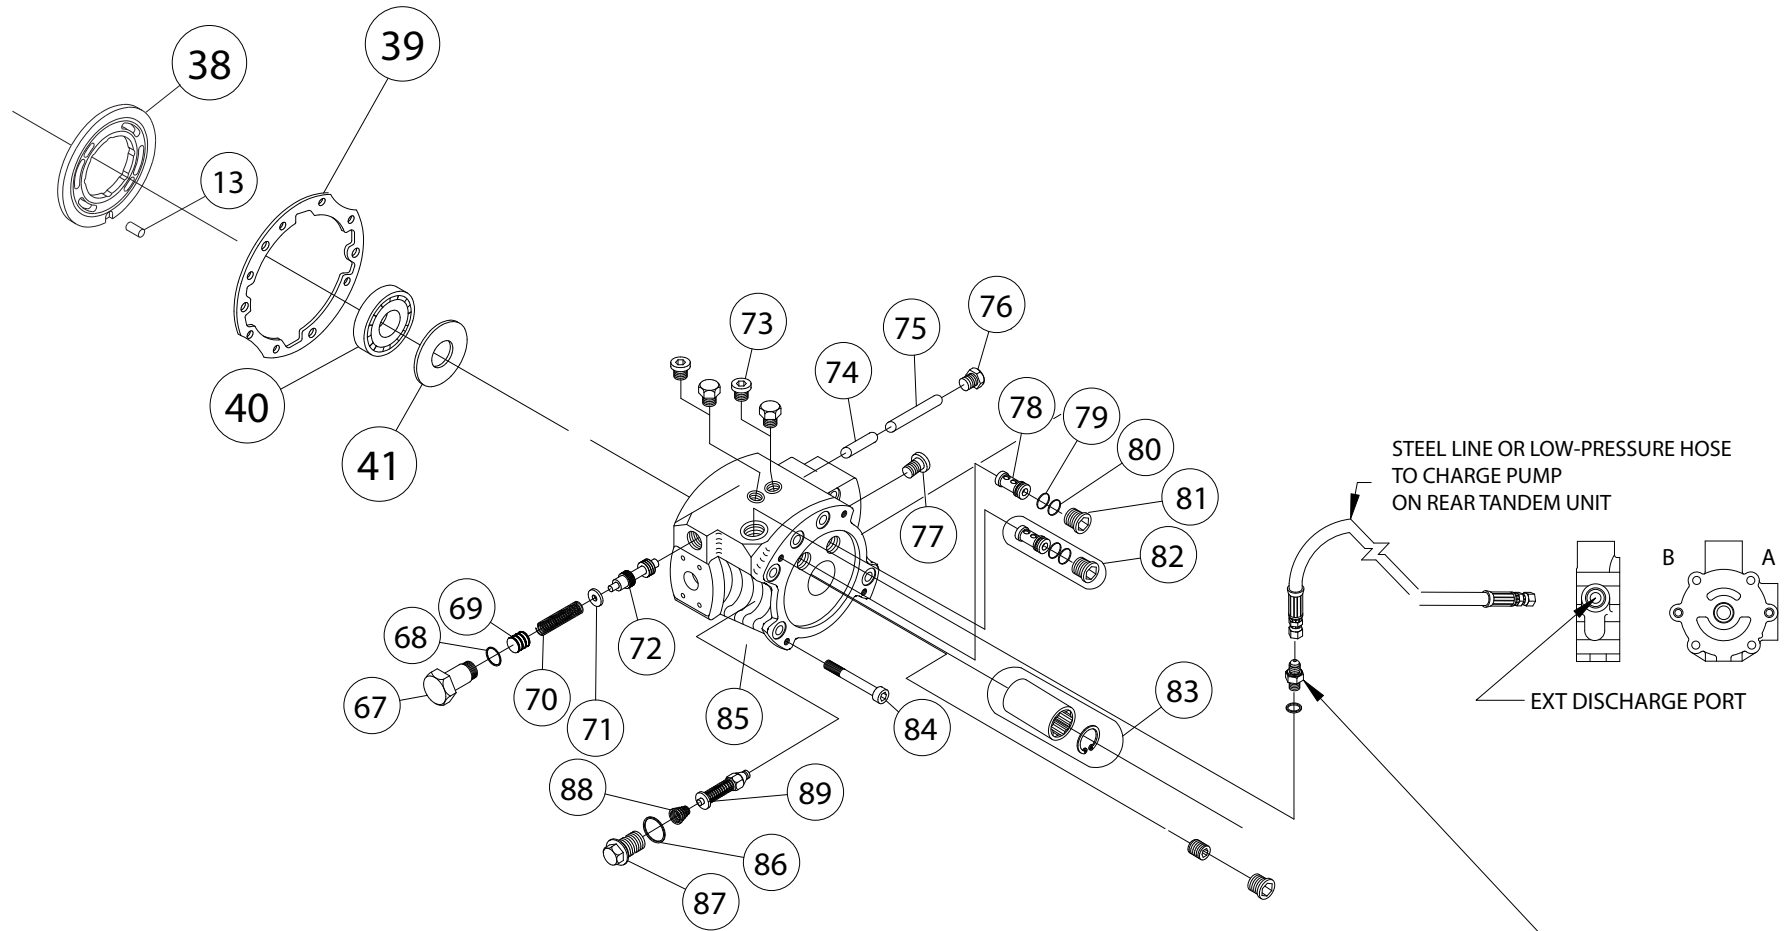

Parts List - Tandem Front Pump End Covers

ITEM	DESCRIPTION	ITEM	DESCRIPTION
13	Dowel Pin	76	O-ring Plug S/A
38	Valve Plate	77	O-ring Plug S/A
39	End Cover Gasket	78	Check Valve Body
40	End Cover Bearing Kit	79	Check Valve O-ring
41	End Cover Shim Kit	80	Check Valve Back Up Ring
67	IPOR Cap	81	Check Valve Plug
68	O-ring	82	Check Valve S/A
69	IPOR Shims	83	Drive Shaft Coupling
70	IPOR Spring	85	End Cover S/A
71	IPOR Valve Washer	86	Power Limiter Valve Cap Plug O-ring
72	IPOR Spool	87	Power Limiter Valve Cap Plug
73	O-ring Plug S/A	88	Power Limiter Check Valve Spring
74	IPOR Pin Short	89	Power Limiter Valve
75	IPOR Pin Long		

37° FLARE (JIC) TUBE FITTING
TO TANDEM REAR PUMP